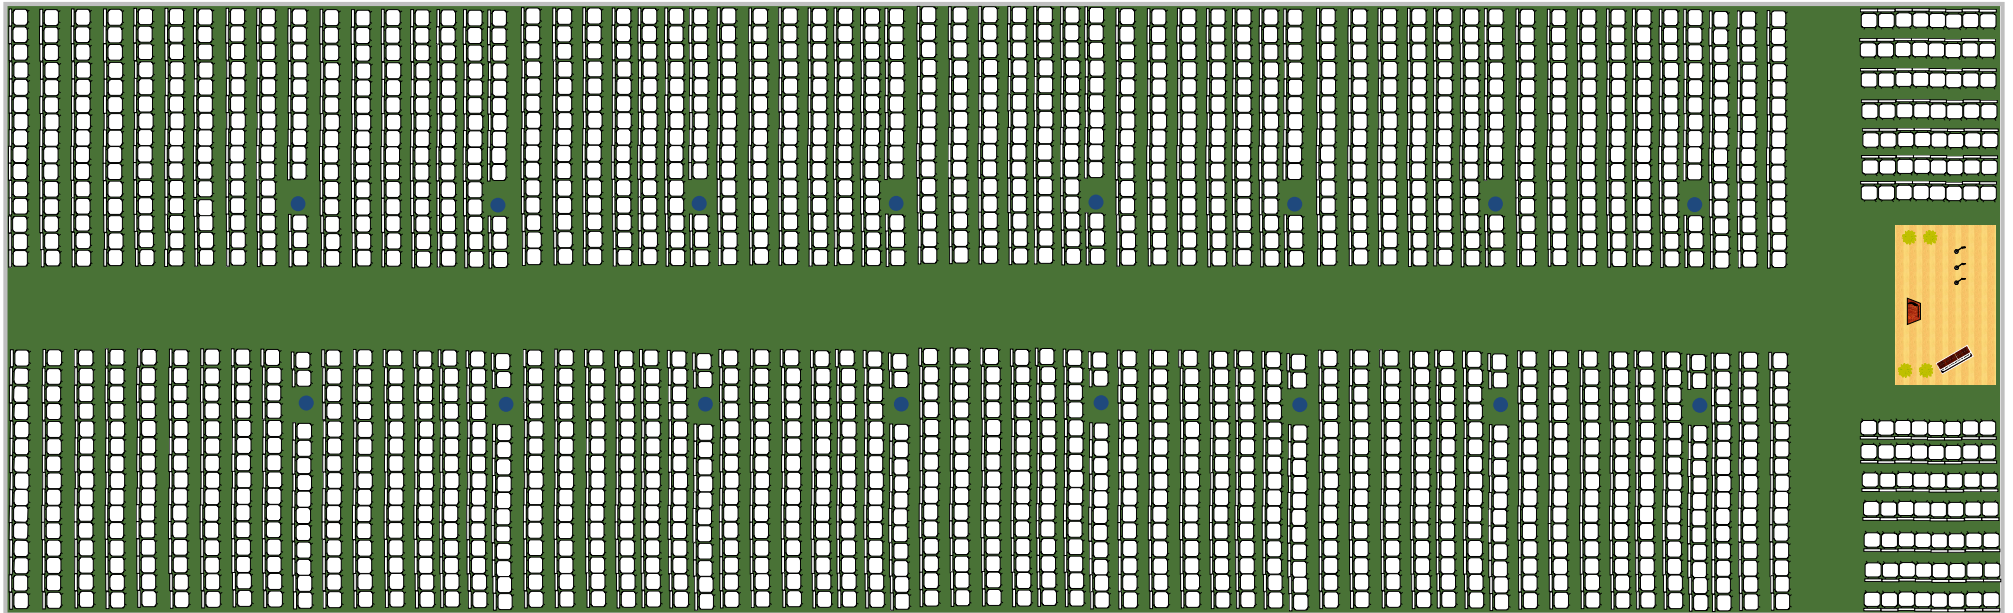

60' x 200' auditorium seating floor plan

● Blue dots = Center pole position